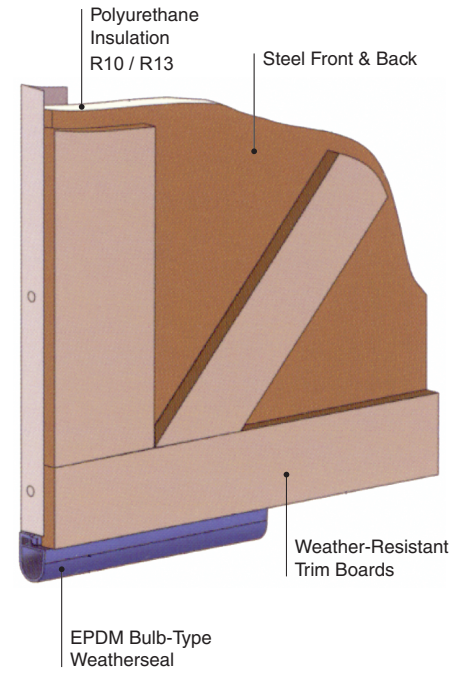

Create a Style of Your Own

Design your own custom garage door to match the architectural detail of your home. Let your Overhead Door distributor assist you in developing the perfect match.